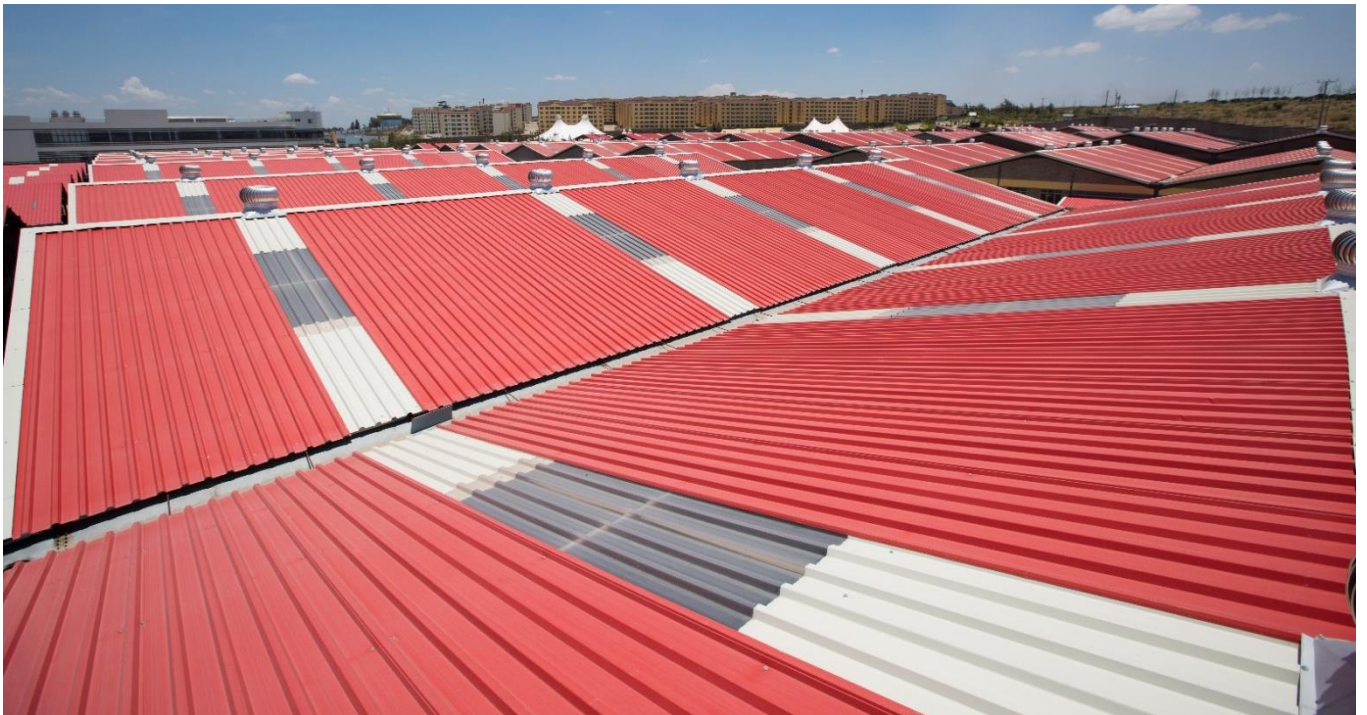

PROJECT SHOWCASE

Date complete	DECEMBER 2018
Project	ERDEMANN PROPERTIES LTD
GPS / location	ATHI RIVER
Architect	NATURE ARCHITECTS
Roofing Contractor	SUPERFIT STEELCON LTD
Roofing Material	COLORPLUS TEKDEK IT5 – BRIGHT RED & LIGHT CREAM + MATCHING POLYCARB SKYLIGHTS
Developer	ERDEMANN PROPERTIES LTD
Profile	TEKDEK, IT5
Description	<p>Erdermann is one of Kenya’s largest real-estate developers with a rich portfolio across both residential and commercial segments worth tens of billions of Kenya shillings. Through their 15 years of operation, they pride themselves in delivering a premium-finish on affordable solutions. It was no different at this 54 unit industrial park. The project needed to stand out from the fast developing industrial sprawl of Athi-river, 30kms South East of the capital. Drawing from a legacy of trusted quality, prompt delivery and customized-service, the project team chose MRM’s roofing solutions comprising Tekdek-IT5 sheets in two contrasting colours, Polycarbonate natural-lighting sheets complemented by custom accessories for the entire 21,000sqm (roof area) development.</p> <p>The result was a photogenic complex of red and white, boldly nestled into its gently sloping site off the Mombasa Nairobi highway at the Namanga Rd interchange. The two-tone roof finish softens what would have been a “red-sea” development and helps to blend in sky-lighting without creating a pigeon-hole dotting effect that is all too familiar with many a warehousing. The sky lighting and insulation employed here ensures the development ticks important green-building boxes while the rotary vents and louvres allow for continuous air-flow to make for a breathing work environment in close proximity to a key transport node. It is little wonder that uptake of the new units has been well above the neighbourhood average, true testament to what a judicious, deliberate and bold application of MRM solutions can deliver!</p>