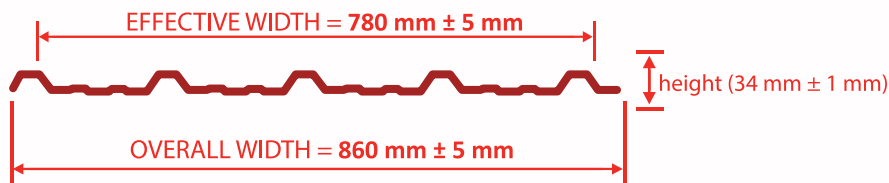

COVERMAX Sheets are box profile roofing sheet available in a variety of colours. They are suitable for domestic and light industrial or commercial application.

Features and Benefits:

- CX780 is a trapezoidal profiles with box crest and valleys suitable for roofing and wall cladding.
- It is especially targeted at domestic and light industrial/commercial applications where the goal is economy and aesthetics.
- CX780 has 4 troughs and 5 ribs. The valley (trough) is wider than the crest (rib) and stiffened using two 25mm wide strips.
- Box CX780 can be factory cranked into curves of minimum 400mm radius to enhance their use and aesthetic properties.

SPECIFICATIONS

3-Dimensional profile

BENEFITS

Cost Efficiency

Long Lasting

Light Weight

Secure

Heritage

Repair Free

Fashionable Box Profile

Extra Wide

Performance

Engineered Roofing

Speed of Installation
& Minimized Wastage

Fire Resistant

Going Green

Allows for water harvesting from rainwater – Once installed collection of rainwater runoff has many benefits for domestic and agricultural use.

Disposal & Recycling – Disposal if needed will be by the standard steel recycling process of recycling in a steel recovery plant into new steel products. This is simple and the greenest way to build.

Manufacturing process - majority of the water used in the manufacture of this material is recycled.
Air and fume emissions comply with the environmental regulation laws.

Nairobi Service Center:

Old Mombasa Road
Tel. +254 788 202020 / 733 360548
E: sales.mrmroofing@safalgroup.com

Mombasa Service Center:

Dar es Salaam Road, Shimanzi
Tel. +254 733 474 766 / 736 027 283
E: mombasa.mrmroofing@safalgroup.com

Kisii Service Center:

Daraja mbili, Industrial Area
Tel. +254 772 760 091/92 or 0718 215 659
E: kisii.mrmroofing@safalgroup.com

Thika Service Center:

Kiboko Road, Thika
Tel. +254 735 511 153 / 701 424 708
E: thika.mrmroofing@safalgroup.com

Kisumu Service Center:

Sabuni Road, Industrial Area
Tel. +254 722 204 721 / 733 600 150
E: kisumu.mrmroofing@safalgroup.com

Mabati Rolling Mills Ltd, P.O Box 271-00204 Athi River

0788 202 020 / 0733 360 548

sales.mrmroofing@safalgroup.com

Mabati Rolling Mills @ MRM_Ltd

www.mabati.com